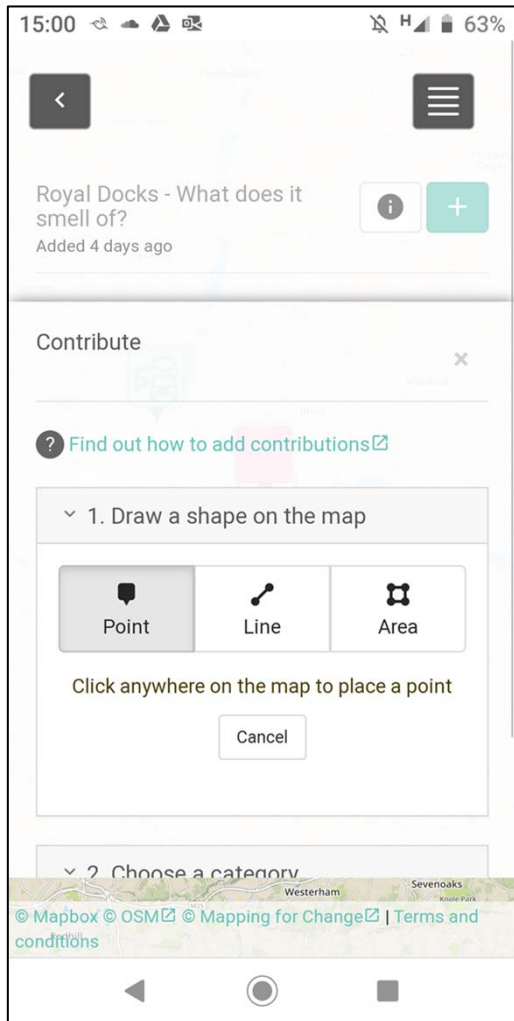

# Community Maps

Community Maps is the free web app for reporting your odour observations and creating collaborative odour maps.

[www.bit.ly/royaldocksmap](http://www.bit.ly/royaldocksmap)

#dNosesEU #odourObservatory

Register for an account using email

Create an Observation

Move the marker to where you smelled the odour

Categorise the odour using the required fields

15:07 60%

communitymaps.org.uk

**our tone (required)**  
Is the odour nice or foul?  
-2 unpleasant