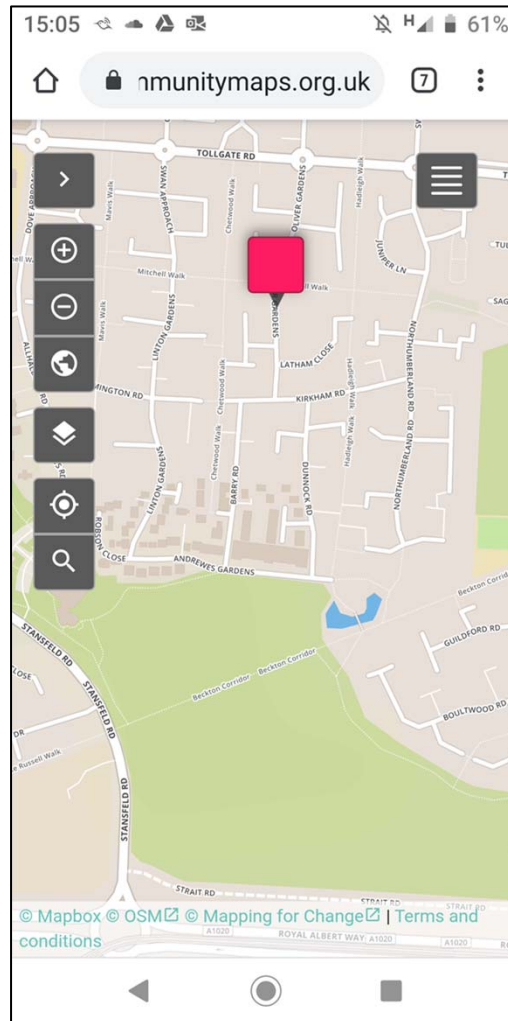

# Community Maps

Community Maps is the free web app for reporting your odour observations and creating collaborative odour maps.

[www.bit.ly/royaldocksmap](http://www.bit.ly/royaldocksmap)

#dNosesEU #odourObservatory

Register for an account using email

Create an Observation

Move the marker to where you smelled the odour

Categorise the odour using the required fields

15:07 60%

communitymaps.org.uk

**our tone (required)**  
Is the odour nice or foul?  
-2 unpleasant