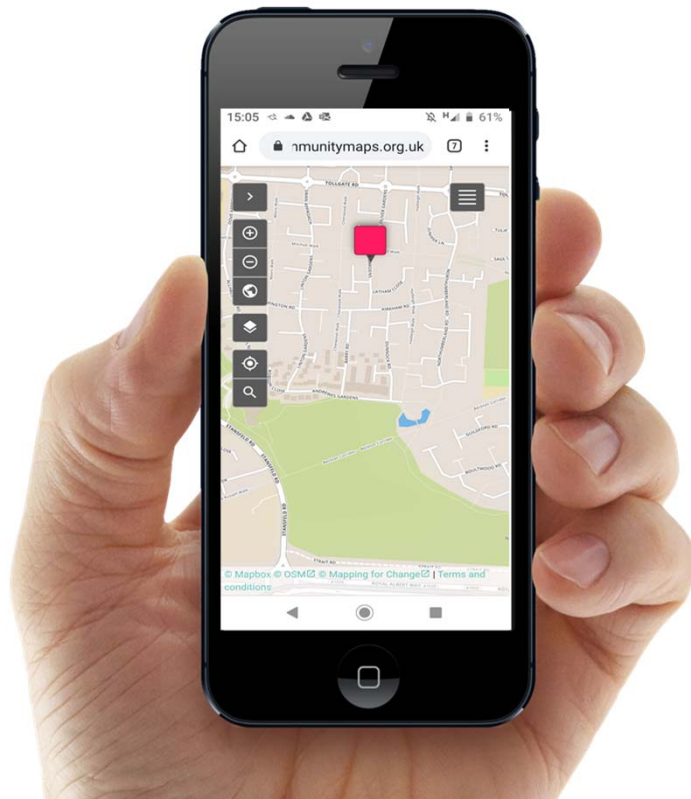

# Community Maps User Guide

 [dnoses.eu](https://dnoses.eu)

# Community Maps

Community Maps is the free web app for reporting your odour observations and creating collaborative odour maps.

[www.bit.ly/royaldocksmap](http://www.bit.ly/royaldocksmap)

#dNosesEU #odourObservatory