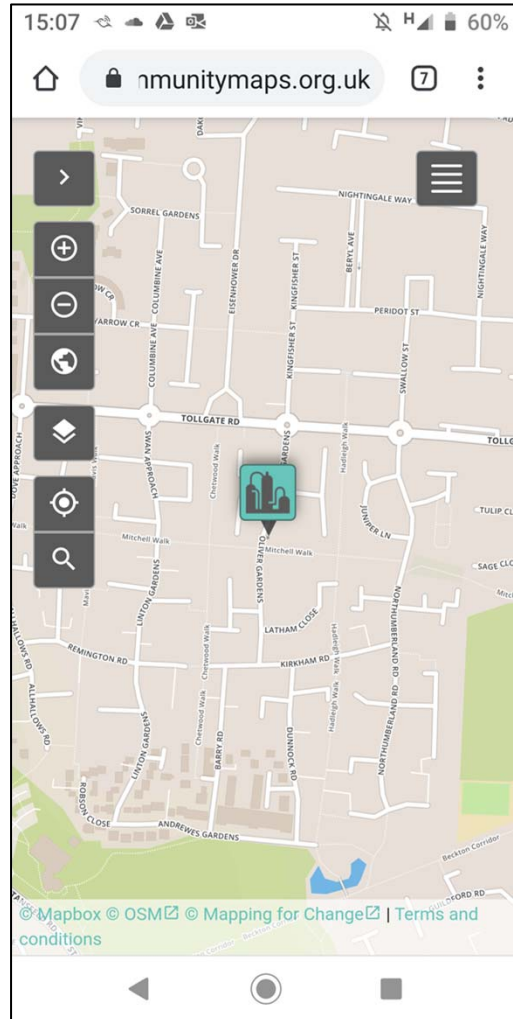

Your finished observation