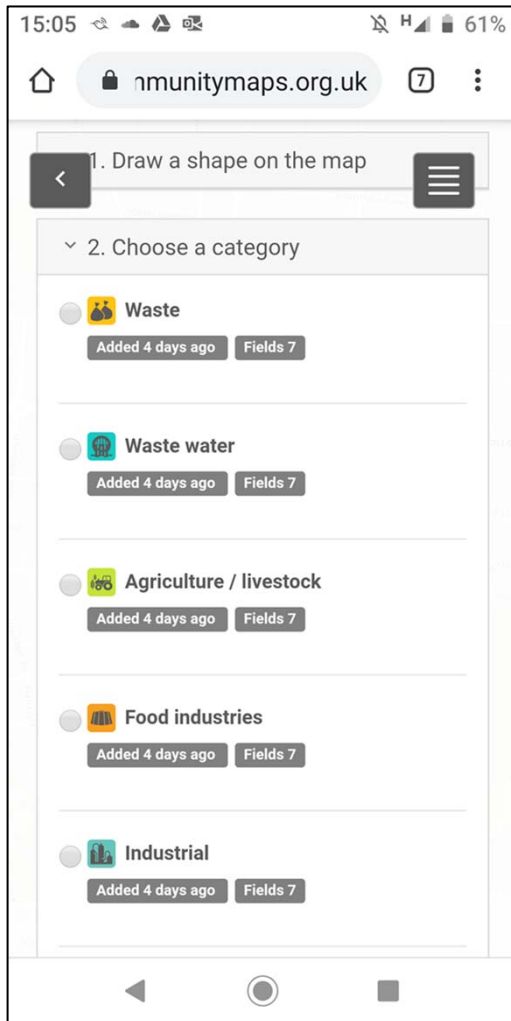

Register for an account using email

Create an Observation

Move the marker to where you smelled the odour

Categorise the odour using the required fields

15:07 60%

communitymaps.org.uk

**our tone (required)**  
Is the odour nice or foul?  
-2 unpleasant