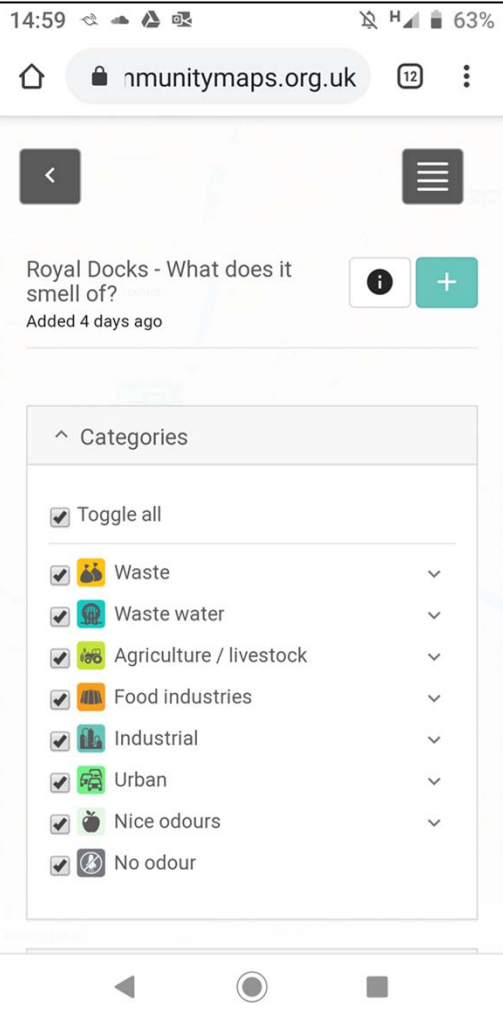

# Community Maps

Community Maps is the free web app for reporting your odour observations and creating collaborative odour maps.

[www.bit.ly/royaldocksmap](http://www.bit.ly/royaldocksmap)

#dNosesEU #odourObservatory