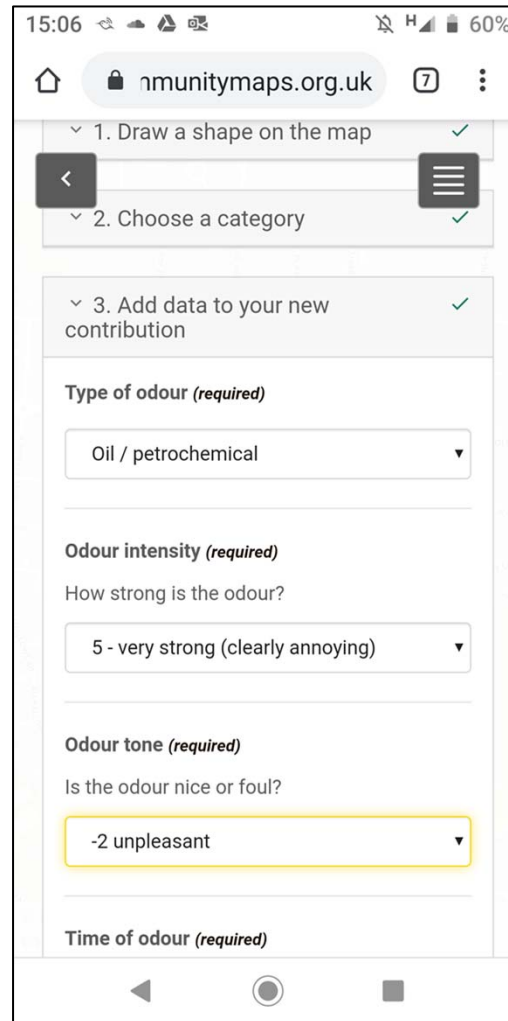

Register for an account using email

Create an Observation

Move the marker to where you smelled the odour

Categorise the odour using the required fields

15:07 60%

communitymaps.org.uk

**our tone (required)**  
Is the odour nice or foul?  
-2 unpleasant