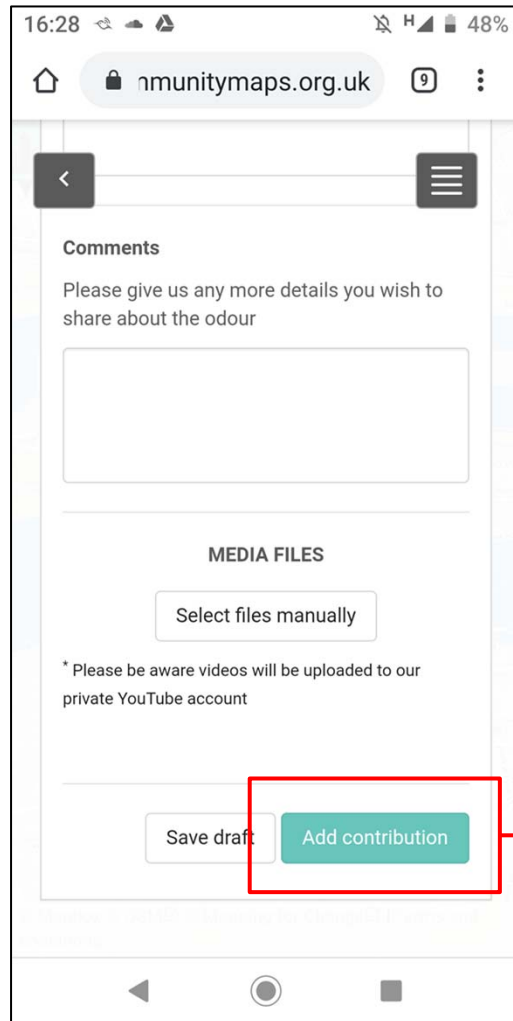

Don't forget to submit