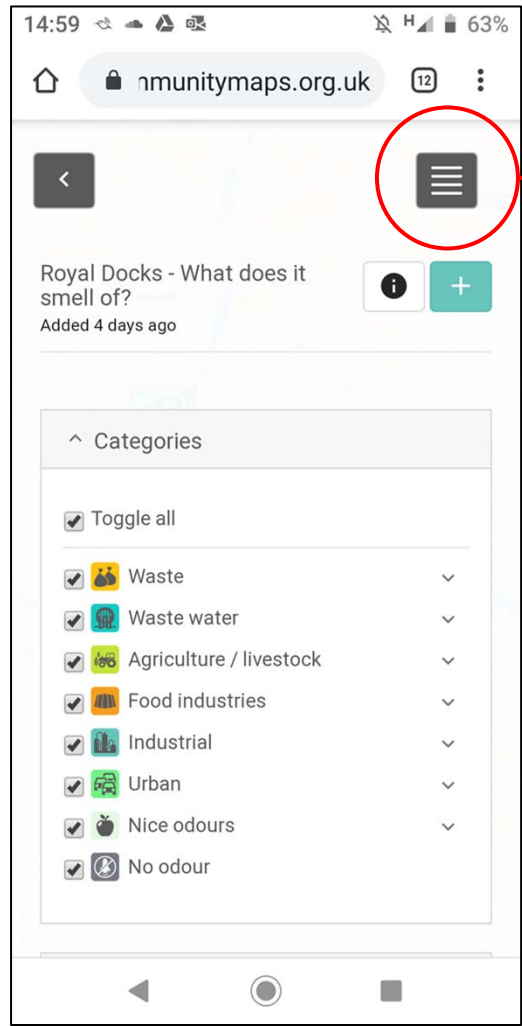

# Community Maps

Community Maps is the free web app for reporting your odour observations and creating collaborative odour maps.

[www.bit.ly/royaldocksmap](http://www.bit.ly/royaldocksmap)

#dNosesEU #odourObservatory

Register for an account using email

Create an Observation

Move the marker to where you smelled the odour

Categorise the odour using the required fields

15:07 60%

communitymaps.org.uk

**our tone (required)**  
Is the odour nice or foul?  
-2 unpleasant