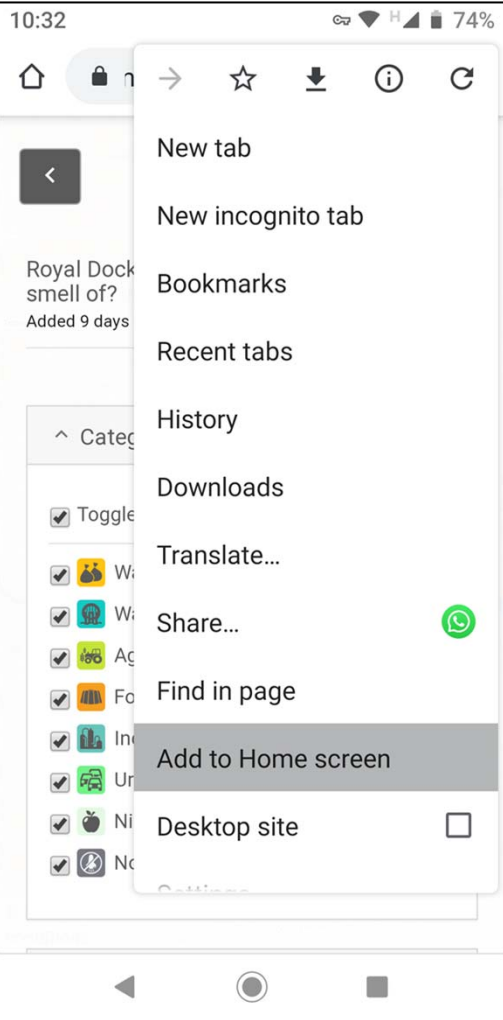

# Community Maps

Community Maps is the free web app for reporting your odour observations and creating collaborative odour maps.

[www.bit.ly/royaldocksmap](http://www.bit.ly/royaldocksmap)

#dNosesEU #odourObservatory

Register for an account using email

Create an Observation

Move the marker to where you smelled the odour

Categorise the odour using the required fields

15:07 60%

communitymaps.org.uk

**our tone (required)**  
Is the odour nice or foul?  
-2 unpleasant