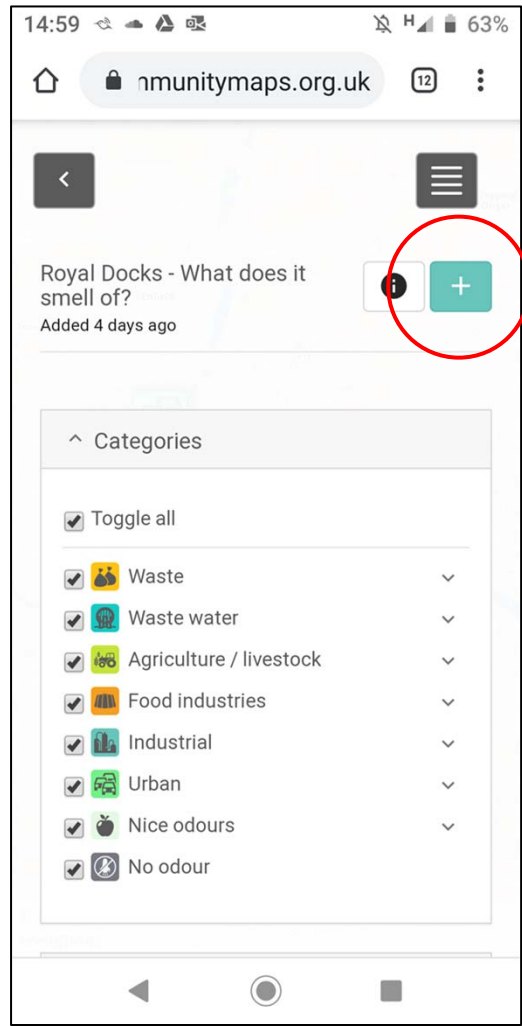

# Community Maps

Community Maps is the free web app for reporting your odour observations and creating collaborative odour maps.

[www.bit.ly/royaldocksmap](http://www.bit.ly/royaldocksmap)

#dNosesEU #odourObservatory

Register for an account using email

Create an Observation

Move the marker to where you smelled the odour

Categorise the odour using the required fields

15:07 60%

communitymaps.org.uk

**our tone (required)**  
Is the odour nice or foul?  
-2 unpleasant